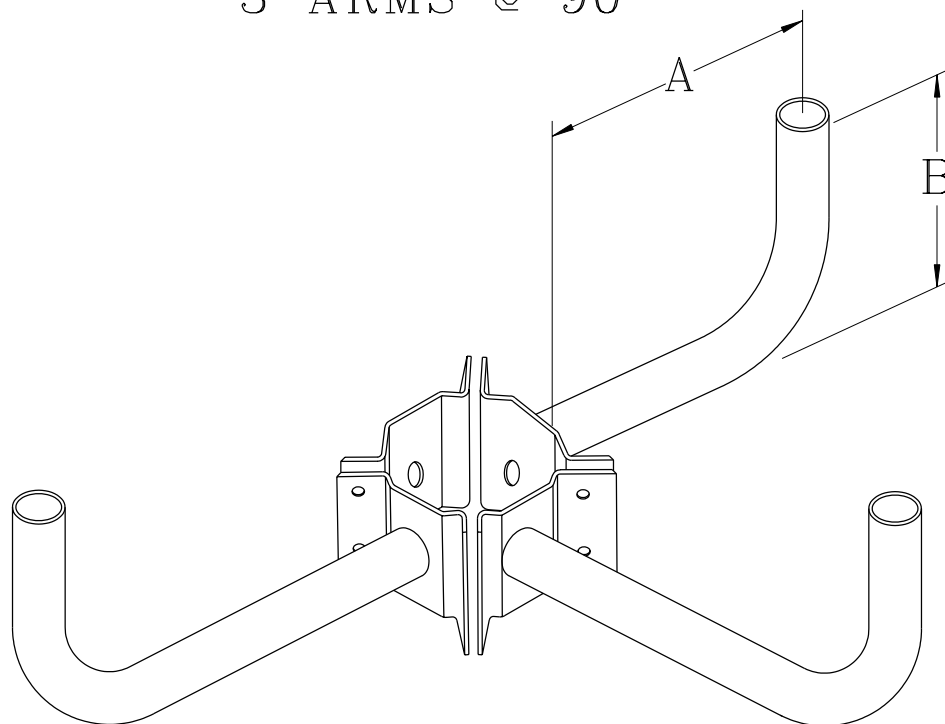

WRAP AROUND BRACKETS
FOR POLE MOUNTING
3 ARMS @ 90°

<u>CAT. NO.</u>	<u>FINISH</u>	<u>POLE DIA.</u>	<u>A</u>	<u>B</u>	<u>WT. LBS.</u>
W3-P-7-10X	RED PRIMER	7"-10"	16 ³ / ₁₆ "	8 ³ / ₈ "	34
W3-G-7-10X	HOT DIP GALV.	7"-10"	16 ³ / ₁₆ "	8 ³ / ₈ "	36

HARDWARE CONSIST OF ~ (8) 1/2"-13 x 5" TAP BOLT , (8) 1/2"-13 HEX NUTS ,
HEX NUTS , (8) 1/2" FLAT WASHERS & (8) 1/2" LOCK WASHERS
3 PCS. UPWA , 1 PC. UPWNA

W3-P-10-13X	RED PRIMER	10"-13"	16 ³ / ₁₆ "	8 ³ / ₈ "	34
W3-G-10-13X	HOT DIP GALV.	10"-13"	16 ³ / ₁₆ "	8 ³ / ₈ "	36

HARDWARE CONSIST OF ~ (8) 1/2"-13 x 8" HHCS W/ 6" THREADS , (8) 1/2"-13
HEX NUTS , (8) 1/2" FLAT WASHERS & (8) 1/2" LOCK WASHERS
3 PCS. UPWA , 1 PC. UPWNA

ALL BRACKETS SHIPPED COMPLETE WITH HARDWARE.